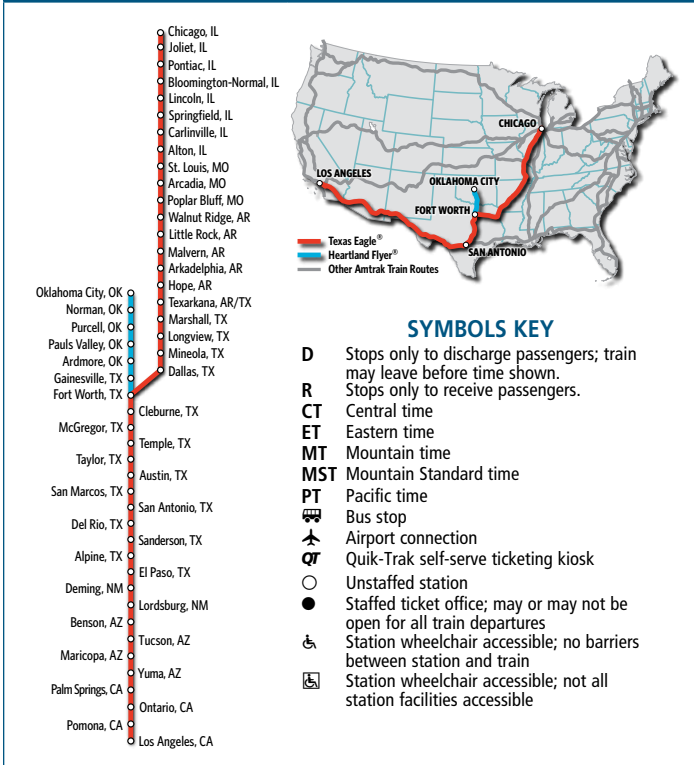

See page 2-3 for Route Map, Symbols Key, Thruway Bus Connections and Connecting Local Services. Visit Amtrak.com for our corresponding timetables for additional service on the Heartland Flyer.

SHADING KEY

Overnight train

Possible Texas Eagle Schedule Change

The Texas Eagle schedule is subject to change between Chicago and San Antonio. Visit Amtrak.com or call 1-800-USA-RAIL to confirm schedules for your anticipated travel date.

Service between Chicago and San Antonio

The Texas Eagle serves all stations between Chicago and San Antonio daily. Through service west of San Antonio operates tri-weekly, departing Chicago, Poplar Bluff and intermediate stations on Sundays, Tuesdays and Fridays. Eastbound trains departing Los Angeles on Sunday, Wednesday and Friday arrive stations San Antonio-Little Rock on Tuesday, Friday and Sunday, and stations Walnut Ridge-Chicago on Wednesday, Saturday and Monday.

TEXAS EAGLE®

serving **CHICAGO - ST. LOUIS - LITTLE ROCK - DALLAS - FORT WORTH - SAN ANTONIO - LOS ANGELES** and intermediate stations

Effective March 11, 2018

Amtrak.com
1-800-USA-RAIL

TEXAS EAGLE and HEARTLAND FLYER ROUTE MAP and SYMBOLS